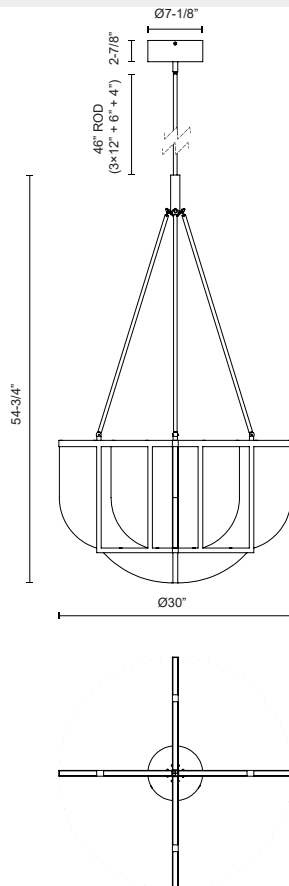

ANDERS CH336830

FIXTURE DIMENSIONS	D30" x H54-3/4"
LIGHT SOURCE	LED with DC Driver
WATTAGE	74W
TOTAL LUMENS	5920lm
DELIVERED LUMENS	2450lm*
VOLTAGE	120V
COLOR TEMPERATURE	2700K
CRI (RA)	90CRI
DIMMABLE	Yes, TRIAC/ELV Dimmer (Not Included)
DIFFUSER DETAILS	Acrylic Light Guide
MATERIAL	Steel + Aluminum
ROD LENGTH	46" Max (3x12" + 1x6" + 1x4")
WIRE LENGTH	144"
MINIMUM HANG HEIGHT	62
SLOPED CEILING ADAPTABLE	Yes, Up to 45 Degrees
CEC TITLE 24 JA8	Yes, JA8-2022
ILLUMINATION DIRECTION	Omni-directional
LOCATION	Dry
CANOPY DIMENSIONS	D7-1/8" x H2-7/8"
PAINT FINISH	UB01; VB01;

[D - Diameter, L - Length, W - Width, H - Height, E - Extension]

AVAILABLE FINISHES:

CH336830UB
Urban Bronze

CH336830VB
Vintage Brass

*For complete warranty terms, please visit: www.aloralighting.com/warranty